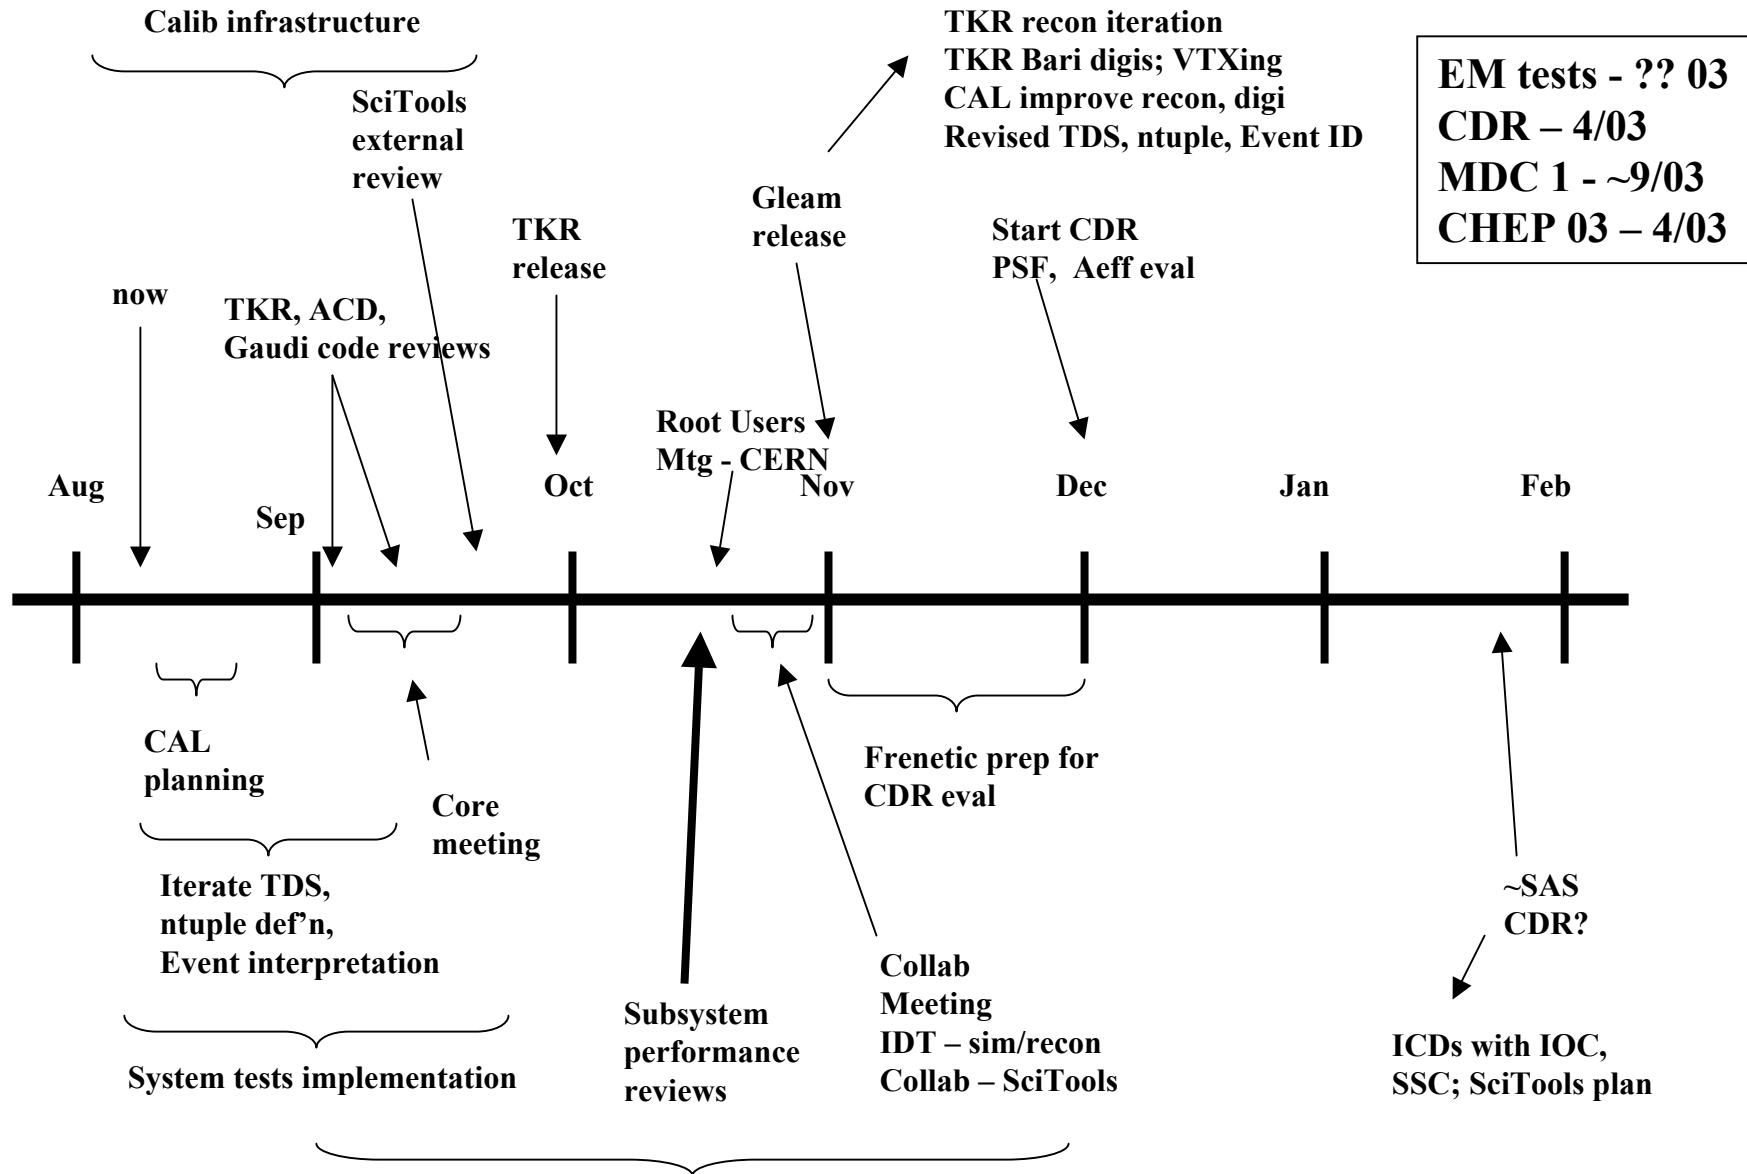

Short Term Timeline – Aug 2002

<http://www-glast.slac.stanford.edu/software/Schedules/CurrentSchedule.gif>

Prototype Pipeline for CDR MC

2002-8-7