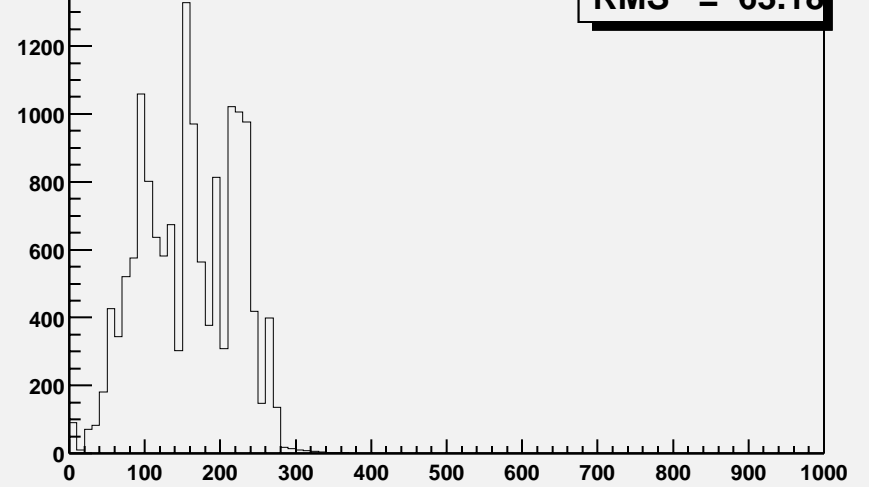

**Cal ADC Range 0**

Mean = 195.3  
RMS = 62.84

**Cal ADC Range 1**

Mean = 157.4  
RMS = 63.18

**Cal ADC Range 2**

Mean = 148.5  
RMS = 61.39

**Cal ADC Range 3**

Mean = 147.8  
RMS = 63.88