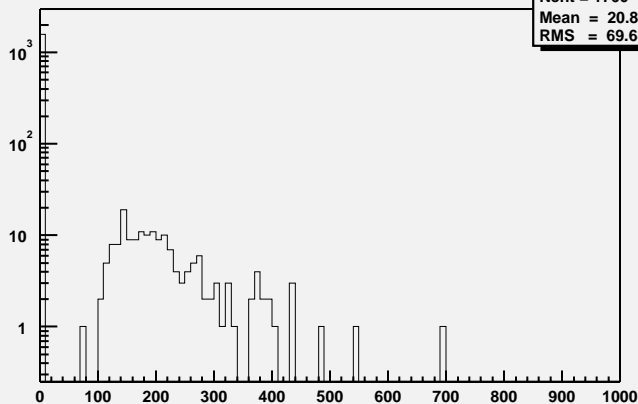

**Cal ADC Range 0**

ADC0  
Nent = 1760  
Mean = 20.84  
RMS = 69.68

**Cal ADC Range 1**

ADC1  
Nent = 1760  
Mean = 6.115  
RMS = 26.71

**Cal ADC Range 2**

ADC2  
Nent = 1760  
Mean = 0.4938  
RMS = 5.46

**Cal ADC Range 3**

ADC3  
Nent = 1760  
Mean = 0.04148  
RMS = 0.8951