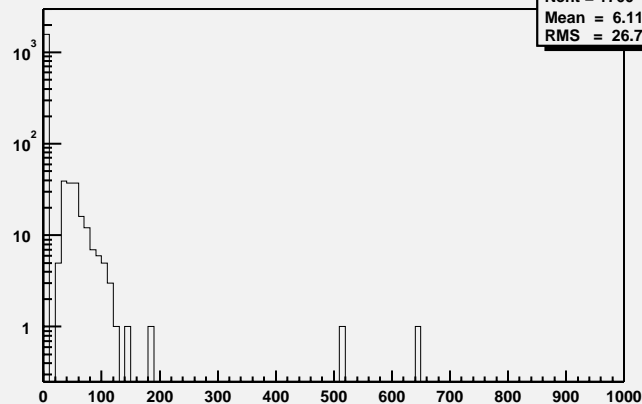

**Cal ADC Range 0**

ADC0  
Nent = 1760  
Mean = 20.84  
RMS = 69.68

**Cal ADC Range 1**

ADC1  
Nent = 1760  
Mean = 6.115  
RMS = 26.71

**Cal ADC Range 2**

ADC2  
Nent = 1760  
Mean = 0.4938  
RMS = 5.46

**Cal ADC Range 3**

ADC3  
Nent = 1760  
Mean = 0.04148  
RMS = 0.8951